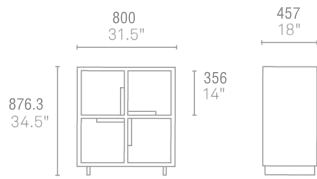

MODU-LICIOUS #3

Drawers and doors are your canvas with the award-winning Modu-licious series. Hardwood veneers are available in maple, graphite-on-oak, and walnut. Powder-coated doors and drawer fronts are available in white, grey blue, FLW red, ivory, slate, off-white, and robin's egg blue.

MODU-LICIOUS #3

MD1-MD3000-MA

MD1-MD3000-GO

MD1-MD3000-WL

MAPLE

GRAPHITE-ON-OAK

WALNUT