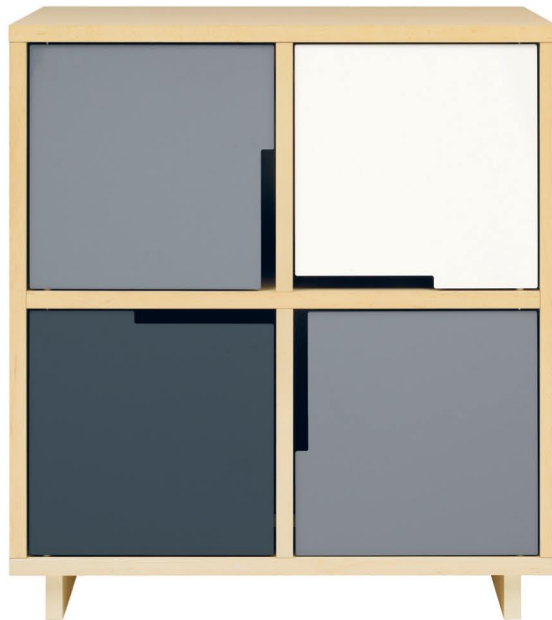

## MODU-LICIOUS #3

Drawers and doors are your canvas with the award-winning Modu-licious series. Hardwood veneers are available in maple, graphite-on-oak, and walnut. Powder-coated doors and drawer fronts are available in white, grey blue, FLW red, ivory, slate, off-white, and robin's egg blue.

### MODU-LICIOUS #3

MD1-MD3000-MA

MD1-MD3000-GO

MD1-MD3000-WL

MAPLE

GRAPHITE-ON-OAK

WALNUT

MAPLE

GRAPHITE-  
ON-OAK

WALNUT

WHITE

GREY BLUE

FLW RED

IVORY

SLATE

OFF-WHITE

ROBIN'S EGG  
BLUE